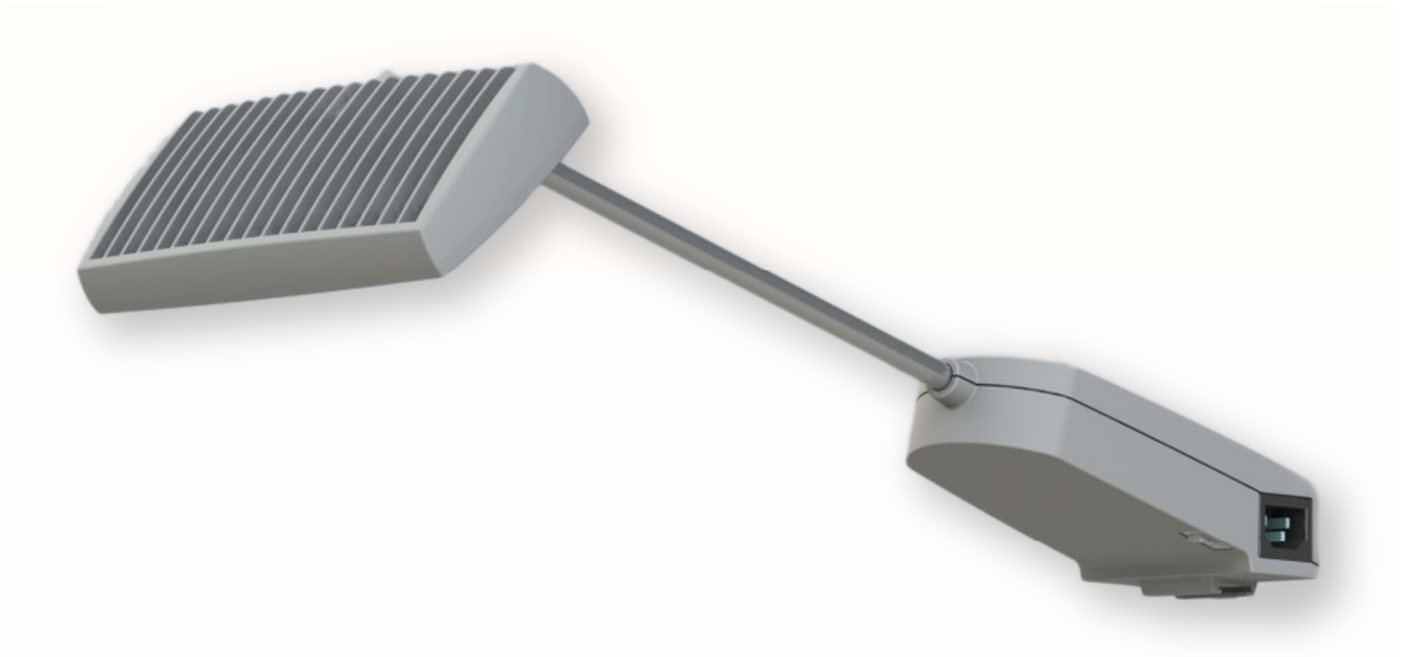

# SPOTLIGHTS

LED SPOTLIGHT

VA 5190

**Technical specification**

Arm-light with 16 high power LED's. Serial connection available with special cable sets. Possible to serial connect up to 35 fixtures. High quality transparent polycarbonate lens with flood beam spread. Housing of aluminum die-cast for efficient cooling of the LED's. Built in electronic gear.

**Model and colours**

Available in grey colour.

**Technical data**

Mains (input) voltage	220-240 V
Form of protection	IP 20, class III
Colour temperature	3 000 K
Light output	1919 lm
Lamp type	LED
Operating position	Vertical, tilting
Energy consumption	29,3 W
Control gear	Electronic
Ballast	Built in
Lens	Transparent polycarbonate
Beam spreads	Flood
Clip standard for Octanorm extrusion	

LED SPOTLIGHT DINO MINI

VA 5197

Technical specification

Display light with mid power LEDs.  
Housing of Aluminum die-cast for efficient cooling of the LEDs. Separate NL.  
Power LED electronic gear for optimal life time and light flow performance.

Model and colours

Available in grey colour.

VA 5197

Technical data

Mains (input) voltage	220-240 V
Form of protection	IP 20, class III
Colour temperature	3 000 K
Colour rendering index (CRI)	80+
Luminare output	1219 lm
Light source	LED
Operating position	Vertical, tilting
Energy consumption	15 W
Driver	Separate
Safety glass	Included
Beam spreads	Flood
Clip standard for Octanorm extrusion	