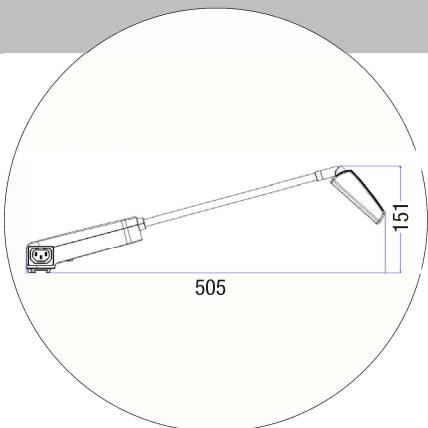

# SPOTLIGHTS

LED SPOTLIGHT

VA 5190

**Technical specification**

Arm-light with 16 high power LED's. Serial connection available with special cable sets. Possible to serial connect up to 35 fixtures. High quality transparent polycarbonate lens with flood beam spread. Housing of aluminum die-cast for efficient cooling of the LED's. Built in electronic gear.

**Model and colours**

Available in grey colour.

**Technical data**

Mains (input) voltage	220-240 V
Form of protection	IP 20, class III
Colour temperature	3 000 K
Light output	1919 lm
Lamp type	LED
Operating position	Vertical, tilting
Energy consumption	29,3 W
Control gear	Electronic
Ballast	Built in
Lens	Transparent polycarbonate
Beam spreads	Flood
Clip standard for Octanorm extrusion	

VA 5190

FITTINGS

- Power cord grey, 3000mm
- Extrusion cord grey, cc 990mm
- Extrusion cord grey, cc 1980mm
- Extrusion cord grey, cc 2970mm

- VA 5191
- VA 5192
- VA 5193
- VA 5194

DETAILS - CLIPS

See page below

DETAILS - CLIPS

Standard clip 15-17mm

VA 0052 SW  
VA 0052

With longer screw 4,5-17mm

Standard clip 22,5-25mm

VA 0054 SW  
VA 0054

With longer screw 13-25mm

Standard clip 36,5-39mm