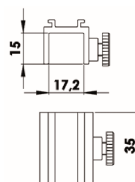

VA 5190

FITTINGS

- Power cord grey, 3000mm
- Extrusion cord grey, cc 990mm
- Extrusion cord grey, cc 1980mm
- Extrusion cord grey, cc 2970mm

- VA 5191
- VA 5192
- VA 5193
- VA 5194

DETAILS - CLIPS

See page below

Model and colours

Available in grey colour.

VA 5197

Technical data

Mains (input) voltage	220-240 V
Form of protection	IP 20, class III
Colour temperature	3 000 K
Colour rendering index (CRI)	80+
Luminare output	1219 lm
Light source	LED
Operating position	Vertical, tilting
Energy consumption	15 W
Driver	Separate
Safety glass	Included
Beam spreads	Flood
Clip standard for Octanorm extrusion	

DETAILS - CLIPS

Standard clip 15-17mm

VA 0052 SW  
VA 0052

With longer screw 4,5-17mm

Standard clip 22,5-25mm

VA 0054 SW  
VA 0054

With longer screw 13-25mm

Standard clip 36,5-39mm

VA 0056 SW  
VA 0056

With longer screw 26,5-39

Syma clip

VA 0057 SW  
VA 0057