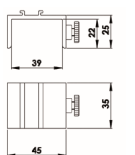

DETAILS - CLIPS

Standard clip 15-17mm

VA 0052 SW  
VA 0052

With longer screw 4,5-17mm

Standard clip 22,5-25mm

VA 0054 SW  
VA 0054

With longer screw 13-25mm

Standard clip 36,5-39mm