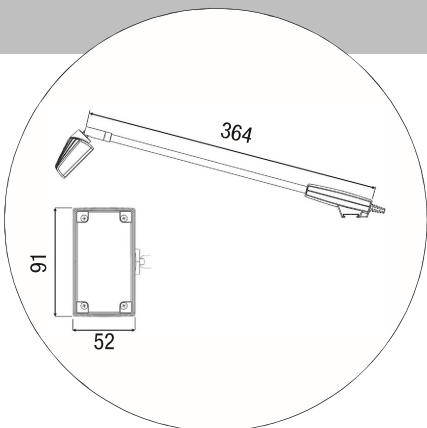

**Model and colours**

Available in grey colour.

**Technical data**

Mains (input) voltage	220-240 V
Form of protection	IP 20, class III
Colour temperature	3 000 K
Light output	1919 lm
Lamp type	LED
Operating position	Vertical, tilting
Energy consumption	29,3 W
Control gear	Electronic
Ballast	Built in
Lens	Transparent polycarbonate
Beam spreads	Flood
Clip standard for Octanorm extrusion	

VA 5190

FITTINGS

- Power cord grey, 3000mm
- Extrusion cord grey, cc 990mm
- Extrusion cord grey, cc 1980mm
- Extrusion cord grey, cc 2970mm

- VA 5191
- VA 5192
- VA 5193
- VA 5194

DETAILS - CLIPS

See page below

LED SPOTLIGHT DINO MINI

VA 5197

Technical specification

Display light with mid power LEDs.  
Housing of Aluminum die-cast for efficient cooling of the LEDs. Separate NL.  
Power LED electronic gear for optimal life time and light flow performance.

DETAILS - CLIPS

Standard clip 15-17mm

VA 0052 SW  
VA 0052

With longer screw 4,5-17mm

Standard clip 22,5-25mm

VA 0054 SW  
VA 0054

With longer screw 13-25mm

Standard clip 36,5-39mm