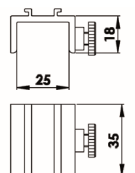

VA 5190

FITTINGS

- Power cord grey, 3000mm
- Extrusion cord grey, cc 990mm
- Extrusion cord grey, cc 1980mm
- Extrusion cord grey, cc 2970mm

- VA 5191
- VA 5192
- VA 5193
- VA 5194

DETAILS - CLIPS

See page below

Model and colours

Available in grey colour.

VA 5197

Technical data

Mains (input) voltage	220-240 V
Form of protection	IP 20, class III
Colour temperature	3 000 K
Colour rendering index (CRI)	80+
Luminare output	1219 lm
Light source	LED
Operating position	Vertical, tilting
Energy consumption	15 W
Driver	Separate
Safety glass	Included
Beam spreads	Flood
Clip standard for Octanorm extrusion	

DETAILS - CLIPS

Standard clip 15-17mm

VA 0052 SW  
VA 0052

With longer screw 4,5-17mm

Standard clip 22,5-25mm

VA 0054 SW  
VA 0054

With longer screw 13-25mm

Standard clip 36,5-39mm

VA 0056 SW  
VA 0056

With longer screw 26,5-39

Syma clip

VA 0057 SW  
VA 0057